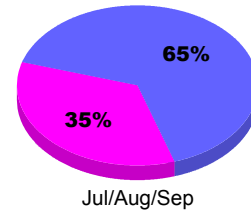

Month	Net Memb Goal	Actual New Memb	Actual Dropped Memb	Gain/Loss of Memb	Gain/Loss of Memb
Jul/Aug/Sep	0	78	-102	-24	-61
Totals	0	78	-102	-24	-61

Membership Results 2012-2013

Goal, New, Dropped, Gain/Loss

Legend: Goal (Cyan), Actual (Green), Dropped (Yellow), Gain Loss (Magenta)

Comparison of Membership Gain/Loss

Current Year Compared to the Previous Year

Legend: Current Year (Cyan), Previous Year (Green)

Gender Comparison 2012-2013

Legend: Male (Blue), Female (Magenta)